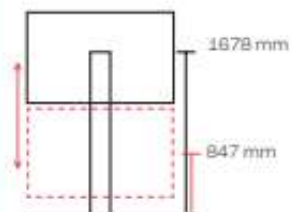

650 mm

800 x 600 mm

WALL TO FLOOR / PARED

STANDARD - W DUO

TROLLEY / RUEDAS

STANDARD - F DUO

2 m

04 STANDARD DUO + ACC