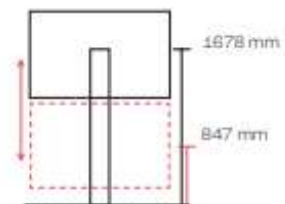

MINI-F-100 +ACC

MI CHAIN + MI CAGE

2 m