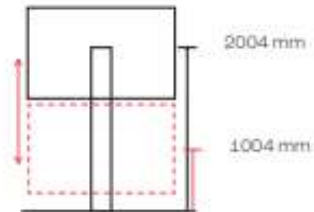

11 XL

32 - 65 "

60 kg

MOTOR

1000 mm

800 x 600 mm

WALL TO FLOOR / PARED
XL-W

TROLLEY / RUEDAS
XL-F