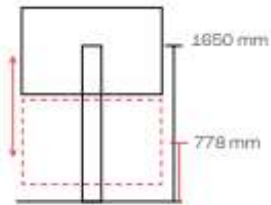

100 kg

MOTOR

650 mm

800 x 600 mm

WALL TO FLOOR / PARED

MINI-W-DUO

TROLLEY / RUEDAS

MINI-F-DUO