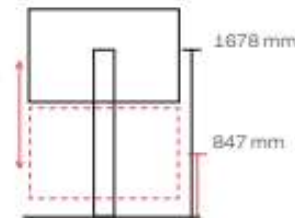

STANDARD - F DUO + ACC

MI CHAIN + MI BOX + MI COVER

2 m