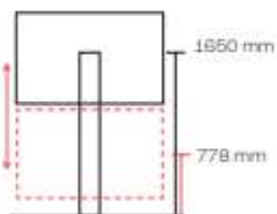

06 MINI - 65 +ACC

32 - 95 "

65 kg

MOTOR

650 mm

800 x 600 mm

WALL TO FLOOR / PARED

MINI-W-65 +ACC

MI CHAIN + MI CAGE