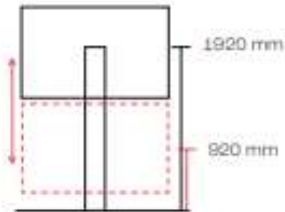

11 XL

32 - 65 "

60 kg

MOTOR

1000 mm

800 x 600 mm

WALL TO FLOOR / PARED
XL-W

TROLLEY / RUEDAS
XL-F