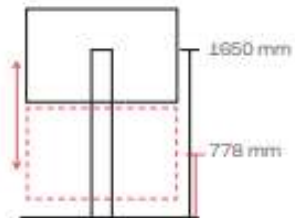

01 STANDARD

32 - 95 "

160 kg

MOTOR

650 mm

800 x 600 mm

WALL TO FLOOR / PARED

STANDARD - W