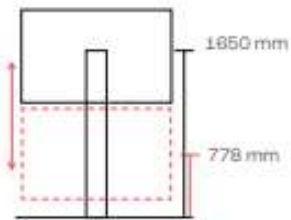

32 - 55 "

160 kg

MOTOR

650 mm

800 x 600 mm

WALL TO FLOOR / PARED

STANDARD - W DUO + ACC

MI CHAIN + MI COVER