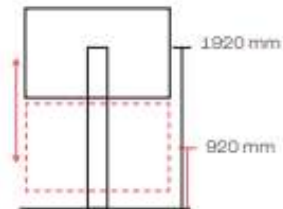

12 XL-2

32 - 95 "

120 kg

MOTOR

1000 mm

800 x 600 mm

WALL TO FLOOR / PARED

XL-W-2