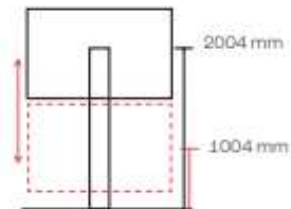

12 XL-2

32 - 95 "

120 kg

MOTOR

1000 mm

800 x 600 mm

WALL TO FLOOR / PARED

XL-W-2

TROLLEY / RUEDAS

XL-F-2