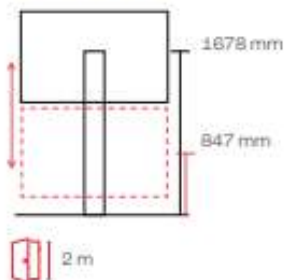

MINI-F-65 +ACC

MI CHAIN + MI CAGE

MI CHAIN