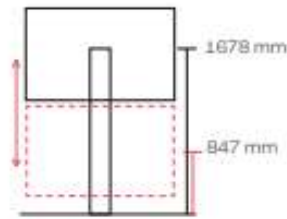

650 mm

800 x 600 mm

WALL TO FLOOR / PARED

STANDARD - W + ACC

MI CHAIN + MI COVER

TROLLEY / RUEDAS

STANDARD - F + ACC

MI CHAIN + MI BOX + MI COVER