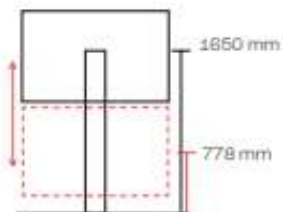

650 mm

800 x 600 mm

WALL TO FLOOR / PARED

STANDARD - W DUO

TROLLEY / RUEDAS

STANDARD - F DUO

2 m

04 STANDARD DUO + ACC