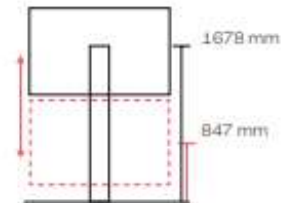

100 kg

MOTOR

650 mm

800 x 600 mm

WALL TO FLOOR / PARED

MINI-W-DUO

TROLLEY / RUEDAS

MINI-F-DUO