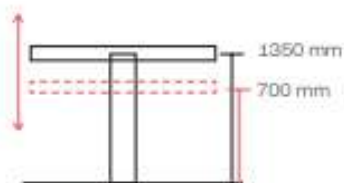

13 MIMI

32 - 95 "

100 kg

MOTOR

90 ° MANUAL

TILT TABLE / MESA

MIMI