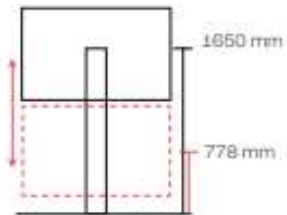

650 mm

800 x 600 mm

WALL TO FLOOR / PARED

STANDARD - W + ACC

MI CHAIN + MI COVER

TROLLEY / RUEDAS

STANDARD - F + ACC

MI CHAIN + MI BOX + MI COVER