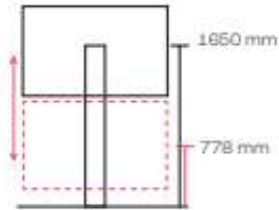

07 MINI - 100

32 - 95"

100 kg

MOTOR

650 mm

800 x 600 mm

WALL TO FLOOR / PARED

MINI-W-100