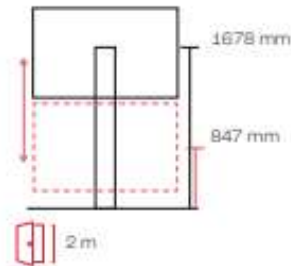

MINI-F-DUO +ACC

MI CHAIN + MI CAGE

MI CHAIN