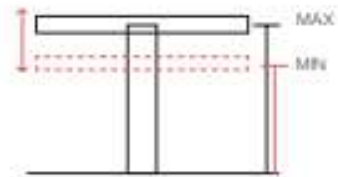

2022 RANGE / GAMA

2022 RANGE / GAMA

2022 RANGE / GAMA

MIMI MOT

650mm
MAX: 1350 MM
MIN: 700 MM

MIMI MOT SHORT

400mm
MAX: 910 MM
MIN: 510 MM

MIMI

650mm
MAX: 1350 MM
MIN: 700 MM

MIMI SHORT

400mm
MAX: 910 MM
MIN: 510 MM

* both models include motorised rising and lowering

DISPLAY MOTORISED MOUNTS & TROLLEYS 2022

SOPORTES MOTORIZADOS PARA
DISPLAYS