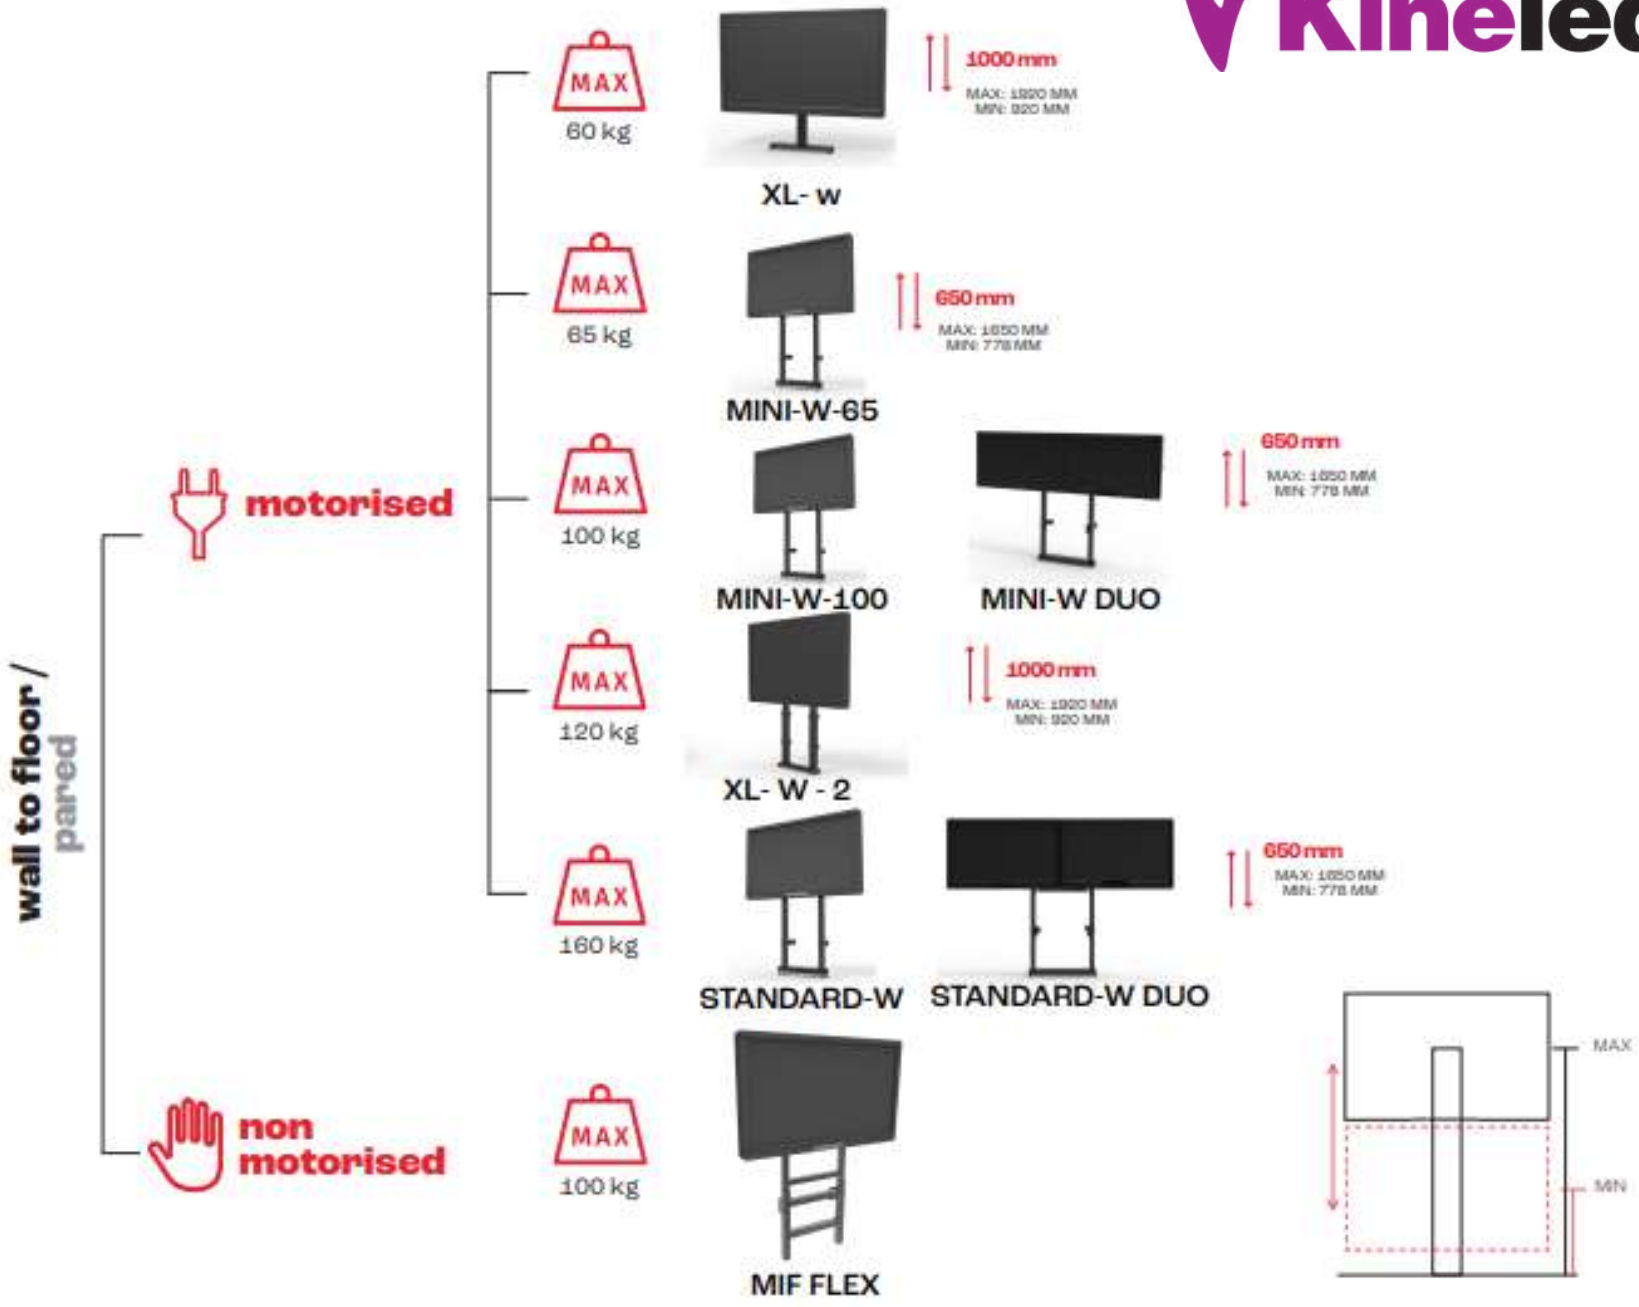

2022 RANGE / GAMA

2022 RANGE / GAMA

2022 RANGE / GAMA

MIMI MOT

650mm
MAX: 1350 MM
MIN: 700 MM

MIMI MOT SHORT

400mm
MAX: 910 MM
MIN: 510 MM

MIMI

650mm
MAX: 1350 MM
MIN: 700 MM

MIMI SHORT

400mm
MAX: 910 MM
MIN: 510 MM

* both models include motorised rising and lowering

DISPLAY MOTORISED MOUNTS & TROLLEYS 2022

SOPORTES MOTORIZADOS PARA
DISPLAYS