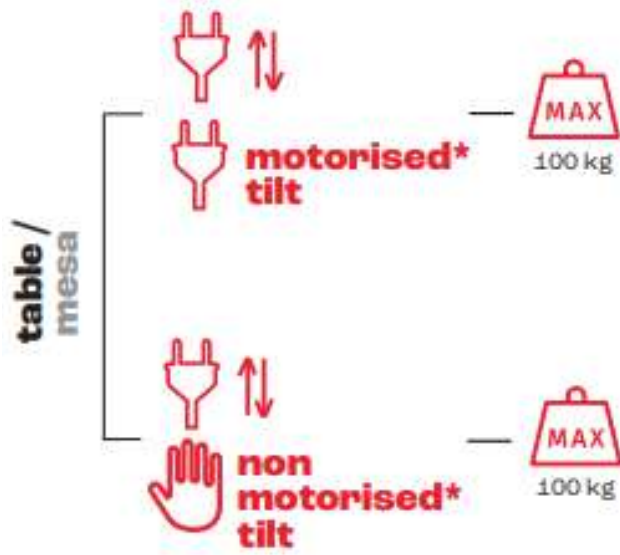

2022 RANGE / GAMA

2022 RANGE / GAMA

2022 RANGE / GAMA

MIMI MOT

650mm
MAX: 1350 MM
MIN: 700 MM

MIMI MOT SHORT

400mm
MAX: 910 MM
MIN: 510 MM

MIMI

650mm
MAX: 1350 MM
MIN: 700 MM

MIMI SHORT

400mm
MAX: 910 MM
MIN: 510 MM

* both models include motorised rising and lowering

DISPLAY MOTORISED MOUNTS & TROLLEYS 2022

SOPORTES MOTORIZADOS PARA
DISPLAYS