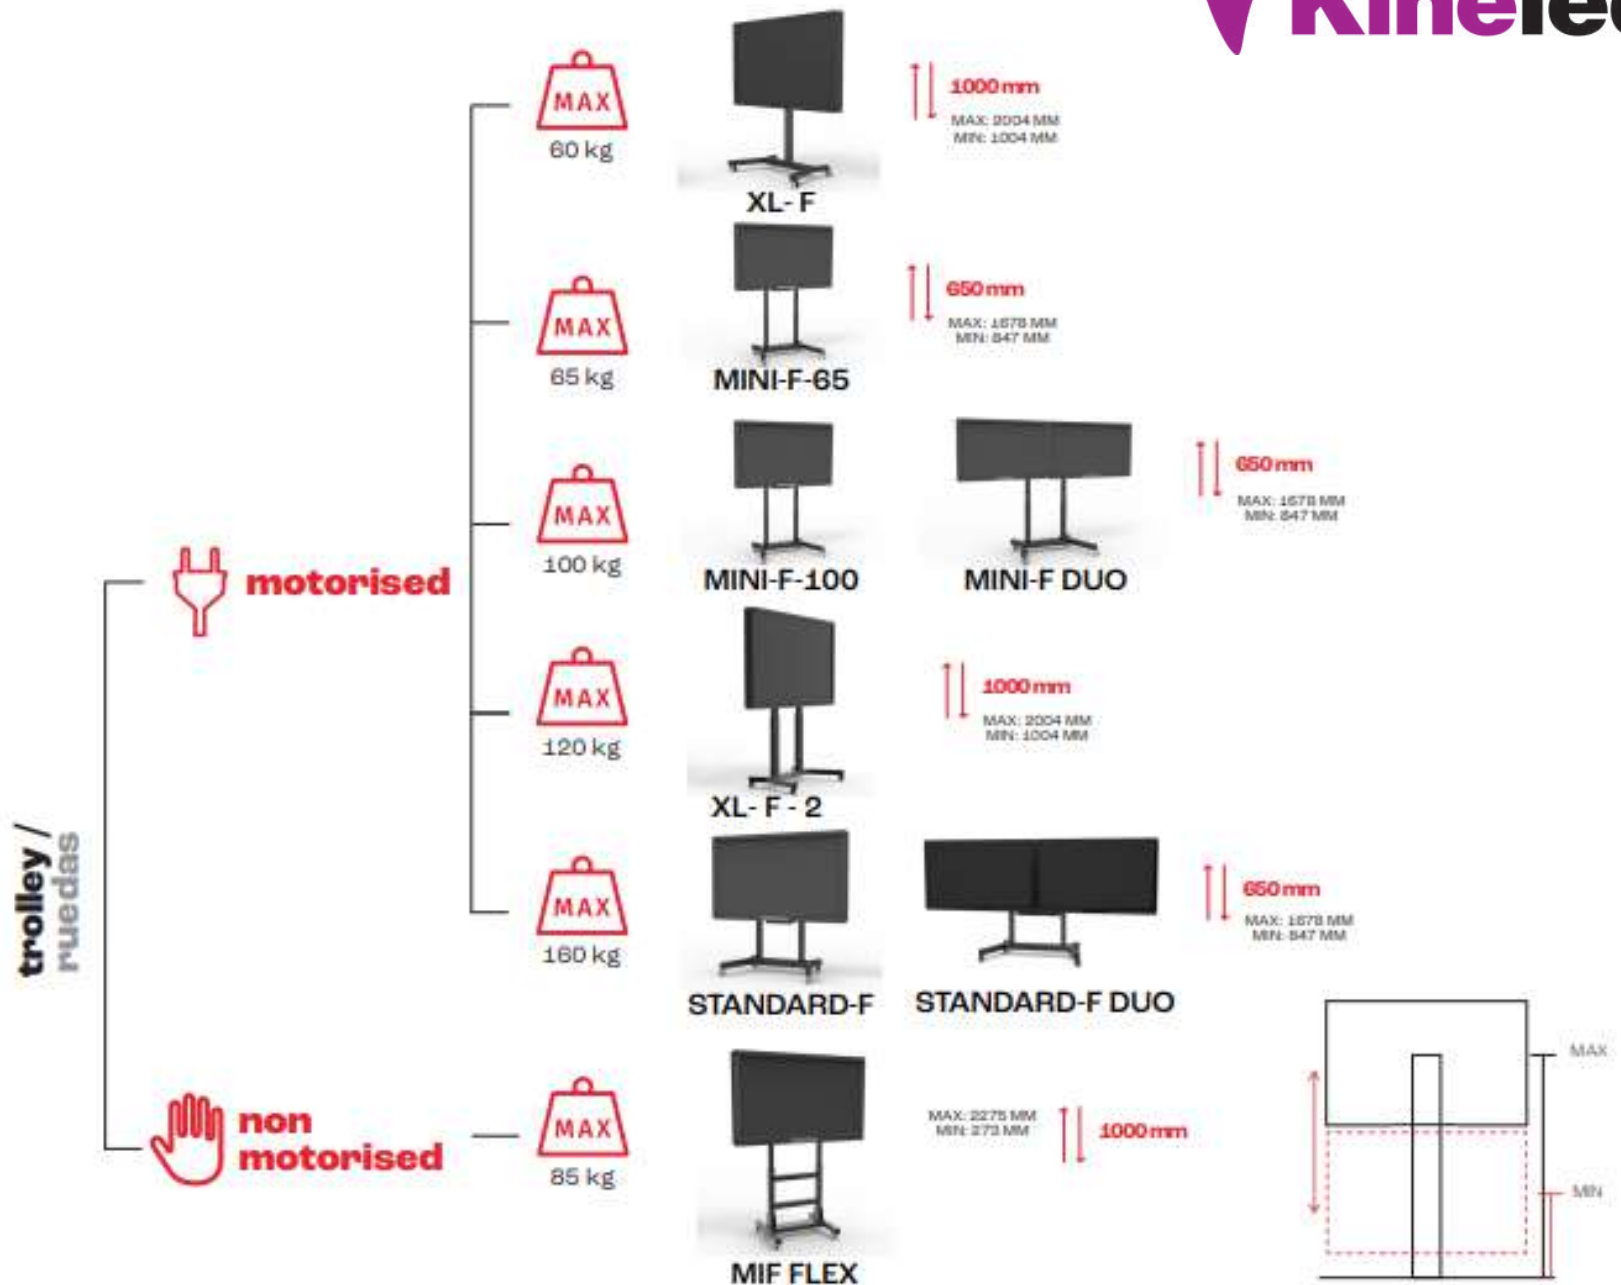

2022 RANGE / GAMA

2022 RANGE / GAMA

2022 RANGE / GAMA

MIMI MOT

650mm
MAX: 1350 MM
MIN: 700 MM

MIMI MOT SHORT

400mm
MAX: 910 MM
MIN: 510 MM

MIMI

650mm
MAX: 1350 MM
MIN: 700 MM

MIMI SHORT

400mm
MAX: 910 MM
MIN: 510 MM

* both models include motorised rising and lowering

DISPLAY MOTORISED MOUNTS & TROLLEYS 2022

SOPORTES MOTORIZADOS PARA
DISPLAYS